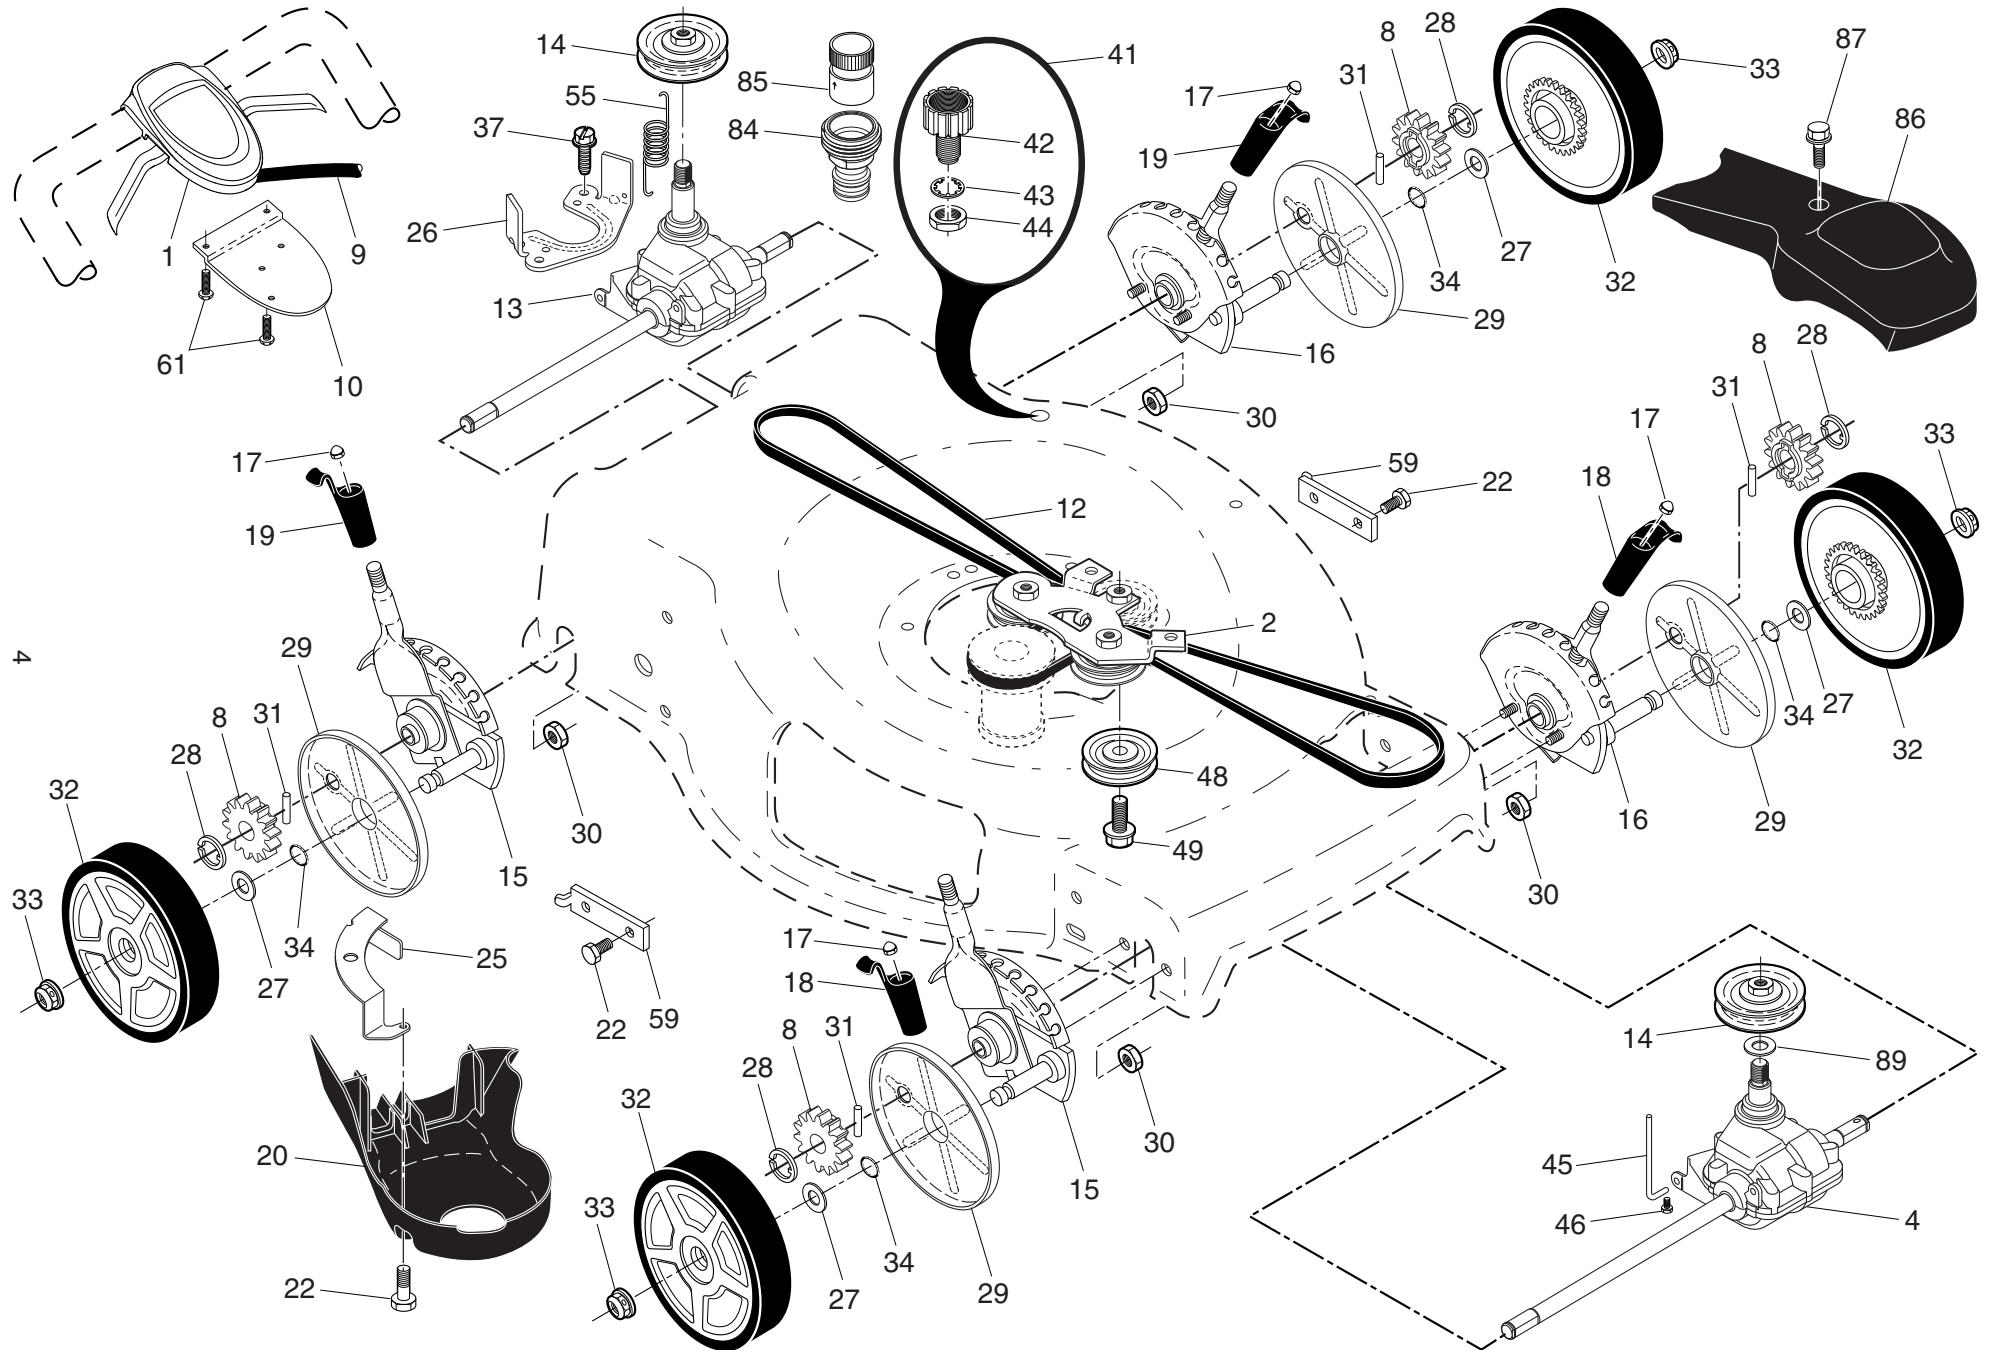

JONSERED ROTARY LAWN MOWER - MODEL NUMBER J160AWD (MFG. ID. NUMBER 96142013100)

JONSERED ROTARY LAWN MOWER - MODEL NUMBER J160AWD (MFG. ID. NUMBER 96142013100)

KEY NO.	PART NO.	DESCRIPTION	KEY NO.	PART NO.	DESCRIPTION
1	581 95 05-05	Drive Control Assembly (Includes Cable)	30	532 43 81-30	Nut, Hex
2	586 07 28-02	Mounting Bracket, Idler Pulleys	31	532 40 48-45	Pawl, Drive
4	585 30 57-01	Gearcase Assembly, Front, Complete	32	581 68 55-02	Wheel & Tire Assembly
8	532 40 48-35	Pinion	33	532 40 91-48	Nut, Flangelock 3/8-16
9	581 95 21-01	Cable, Drive	34	532 19 74-80	O-Ring
10	532 43 27-90	Mounting Bracket, Drive Control	37	532 16 34-09	Screw, Hi-Lo Thread, #12 x 5/8
12	580 36 46-03	Belt, Drive	41	532 42 11-14	Kit, Water Washout Assembly
13	581 68 08-01	Gearcase Assembly, Rear, Complete	42	532 41 97-35	Fitting, Water Washout
14	586 03 84-01	Pulley, Drive	43	532 41 55-85	Washer, Lock, Internal Tooth
15	581 43 23-03	Wheel Adjuster Assembly, RH	44	532 41 55-86	Locknut, Hex, with O-Ring
16	581 43 23-04	Wheel Adjuster Assembly, LH	45	581 24 13-01	Belt Keeper, Gearcase, Front
17	532 41 38-08	Pushnut	46	584 29 94-01	Screw
18	532 42 61-88	Knob, Front Wheel Adjuster	48	581 90 40-01	Pulley Assembly, Idler
19	532 42 61-89	Knob, Rear Wheel Adjuster	49	581 33 45-01	Screw, Mounting, Idler Pulley
20	580 80 69-01	Debris Shield	55	581 35 13-01	Spring, Tension
22	817 00 05-10	Screw, Hex Head 1/4-20	59	532 44 21-13	Support Bracket
25	532 42 60-65	Mounting Bracket, Debris Shield	61	532 18 16-98	Screw
26	581 15 25-02	Belt Keeper, Gearcase, Rear	84	532 43 20-66	Adapter, Water Washout Port
27	532 06 77-25	Washer, Flat	85	532 41 64-05	Adapter, Quick-Connect
28	812 00 00-58	E-Ring 7/16	86	580 99 15-14	Drive Cover
29	581 84 04-01	Cover, Dust, Wheel	87	532 17 52-62	Screw
			89	539 99 06-92	Washer

NOTE: All component dimensions given in U.S. inches. 1 inch = 25.4 mm. **IMPORTANT:** Use only Original Equipment Manufacturer (O.E.M.) replacement parts. Failure to do so could be hazardous, damage your lawn mower and void your warranty.