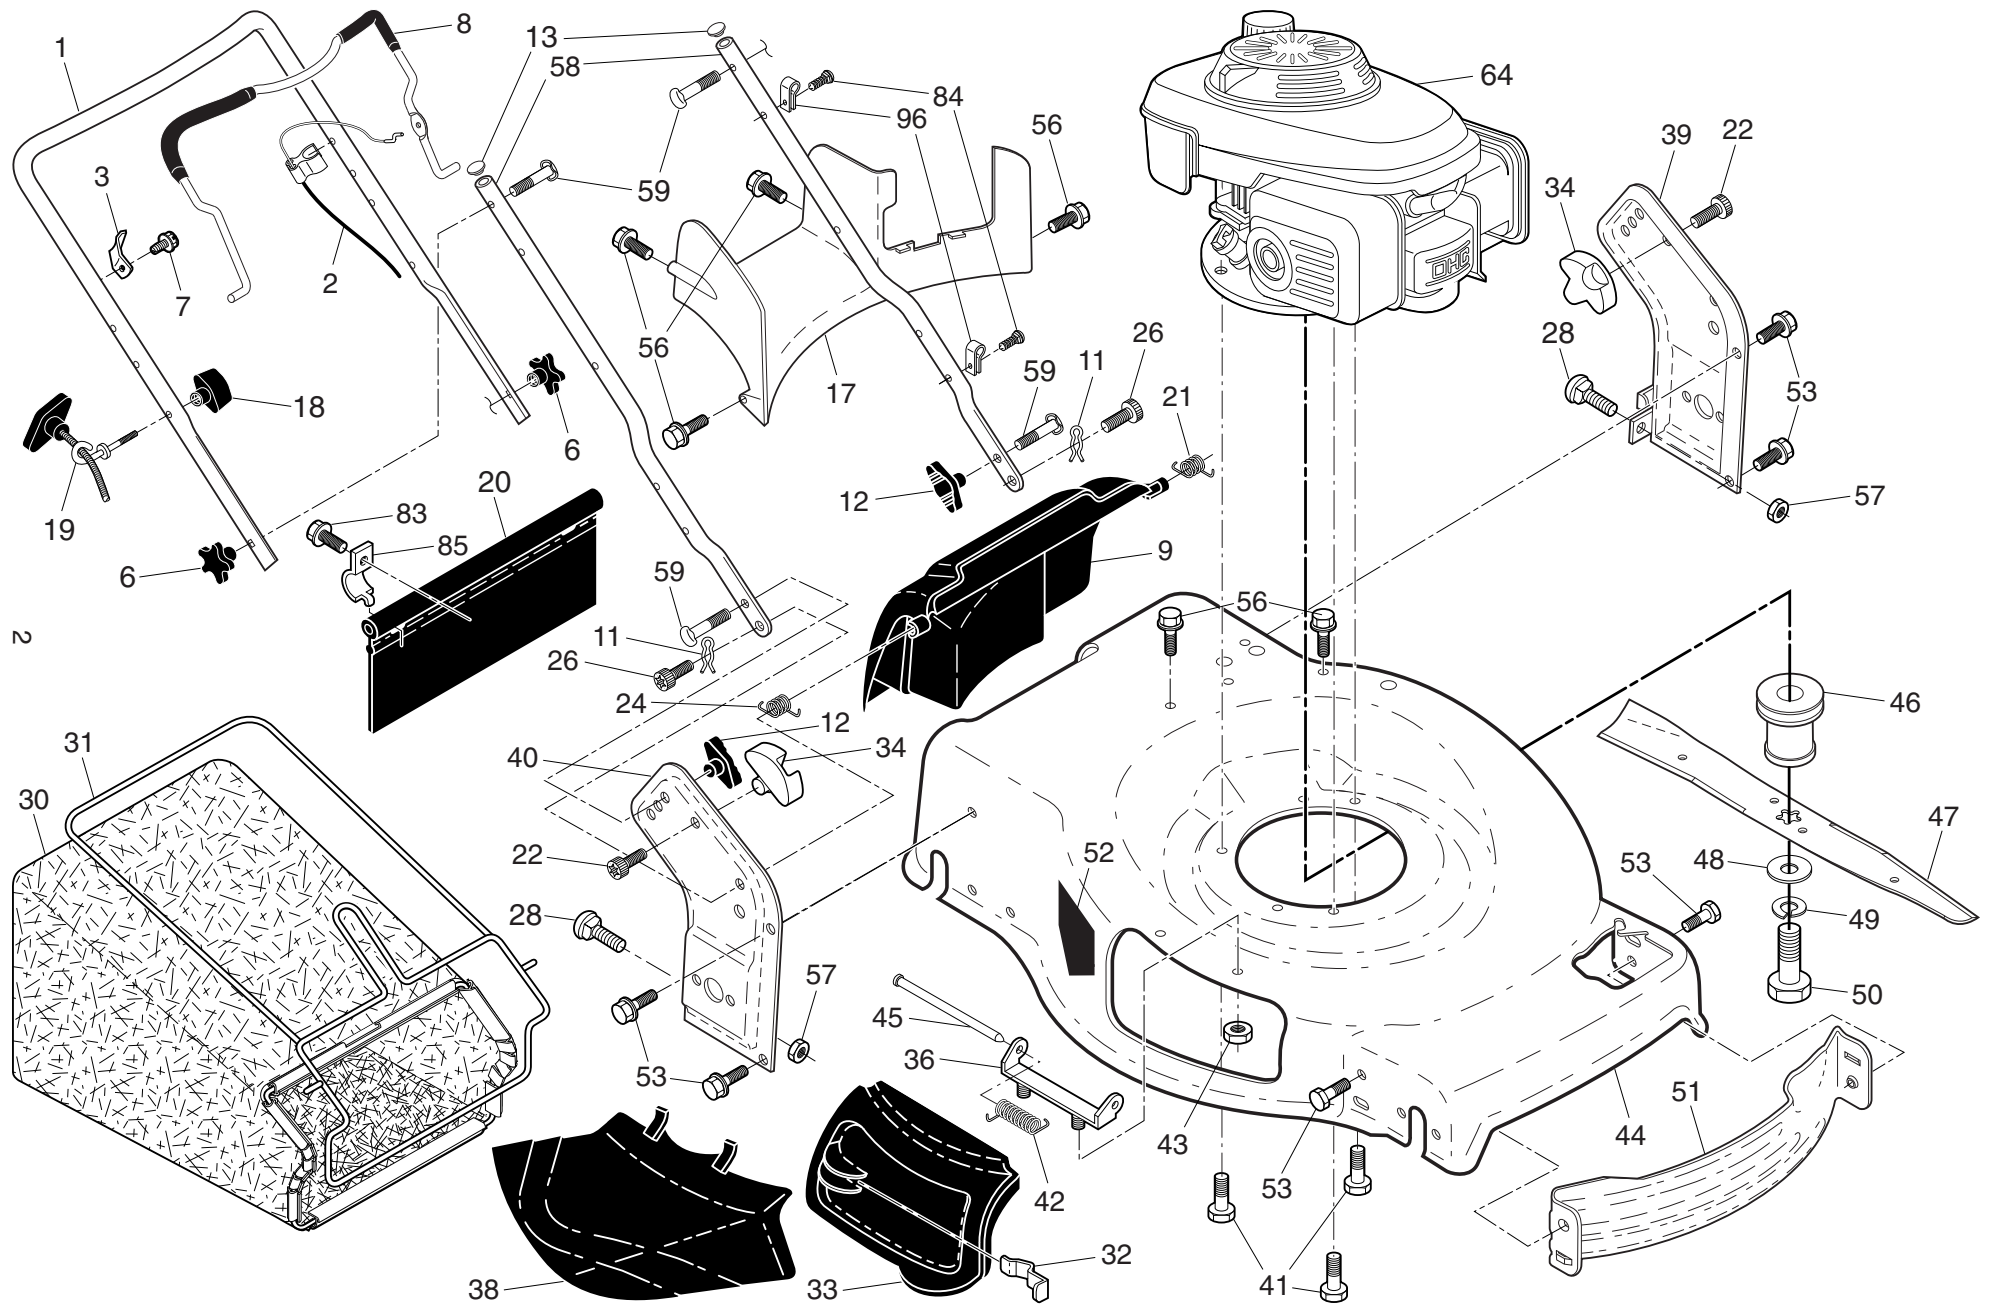

ILLUSTRATED PARTS LIST

MODEL NUMBER J160AWD

MFG. ID. NUMBER 96142013100

JONSERED ROTARY LAWN MOWER - MODEL NUMBER J160AWD (MFG. ID. NUMBER 96142013100)

JONSERED ROTARY LAWN MOWER - MODEL NUMBER J160AWD (MFG. ID. NUMBER 96142013100)

3

NOTE: All component dimensions given in U.S. inches. 1 inch = 25.4 mm. **IMPORTANT:** Use only Original Equipment Manufacturer (O.E.M.) replacement parts. Failure to do so could be hazardous, damage your lawn mower and void your warranty.

NOTE: All component dimensions given in U.S. inches. 1 inch = 25.4 mm. **IMPORTANT:** Use only Original Equipment Manufacturer (O.E.M.) replacement parts. Failure to do so could be hazardous, damage your lawn mower and void your warranty.