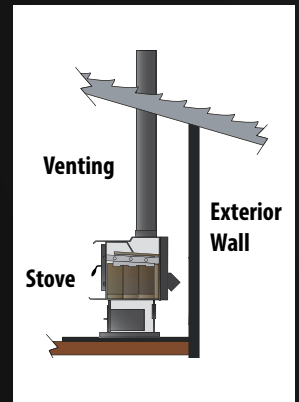

Premium Options Come Standard

How it works

- 1 Wood is loaded into the firebox
- 2 Adjustable air control provides desired heat output and burn rate
- 3 WoodPro baffle technology provides clean and efficient burn
- 4 Forced air blower circulates warm air into your room
- 5 Clean up is easy with the WoodPro ash removal system included with every stove

Standard Venting Configuration

WoodPro stoves use 6" single wall or double wall pipe for venting. Please see installation manual or video for complete instructions.

WoodPro 2.6 Stove WS-TS-2500

Larger spaces require larger stoves, and this fits the bill. The 2.6 cu. ft. firebox holds a stack of 21-inch logs and can burn continuously and efficiently for up to 12 hours, while the included blower maximizes heat distribution.