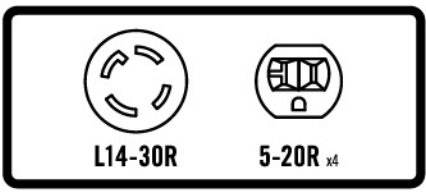

## 439cc CHAMPION OHV Engine

- 4 Stroke
- Single Cylinder
- Air Cooled
- Low Oil Shut-Off
- Electric, and Recoil Start
- Cast Iron Sleeve for Durability

**intelliGAUGE**

3 – Function Display to View:

- Volts
- Frequency (Hz)
- Operating Hours

- Fuel Tank – 5.9 Gallon (22.4 L)
- 8 Running hours at 50% load
- 1.25 in. Diameter Tubular Steel Frame for Protection and Durability
- Fold Away “U-shape” Handlebar for Safety
- 10 in. Never Flat Tires
- 25 ft. Generator Cord – L14-30P to (4) 5-20R
- Start Up Oil 1.16 qt. (1.1 L)
- Noise Level – 74dBA from 23 ft.
- CARB/50 State Compliant

**BOX:**  
G.W.: 236.1 lb. (107.3 kg)  
MEAS.: 31.7 in. X 22.0 in. X 23.8 in.  
80.5 cm X 56.0 cm X 60.5 cm

**UNIT:**  
MEAS.: 27.7 in. X 26.0 in. X 27.1 in.  
70.5 cm X 66.1 cm X 68.8 cm

**74** dBA

**8** Running Hours at 50% Load