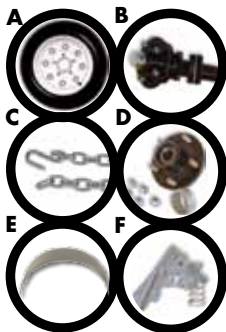

### SPECIFICATIONS

- 2,990 lb. GVWR (Gross Vehicle Weight Rating)
- Aluminum Fenders
- 15" Tires Rated 1,820 lbs.
- Rear Ramp Door
- Side Door
- Fully Lighted to D.O.T. Requirements
- 2" A-Frame Coupler with Safety Chains
- Plywood Flooring
- 3,500 lb. Axle
- Galvalume Roof
- Luan Interior Walls
- Aluminum Siding
- Front Stone Guard
- Sporty Rear Aluminum Dressing
- 2,000 lb. Top Wind Jack
- Interior Lighting
- Long Life LED Tail Lights
- Vents
- D-Rings in Floor

### REPLACEMENT PARTS

IMAGE	PART#	DESCRIPTION
A	TSC# 3014040	TIRE & WHEEL ST205 X 15 IN.
B	8470/TSC-SPECIAL ORDER	84X70 IDLER AXLE 3,500 LBS.
C	639/TSC# 109120	CLASS II SAFETY CHAIN
D	545/TSC# 0175009	1,750 LBS. HUB KIT 5-HOLE
E	9291/TSC# 1075090	9" BRUSHED FENDER
F	143/TSC# 1750064	2" COUPLER REPAIR KIT