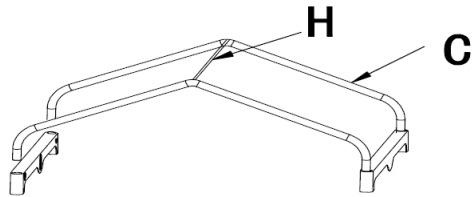

ASSEMBLY INSTRUCTION

IMPORTANT: Ensure all parts are included prior to beginning assembly.

Use basic tools if necessary to ensure the steel frame is fully assembled.

Step 1: Assemble the top frame using the connectors and tubing shown below.