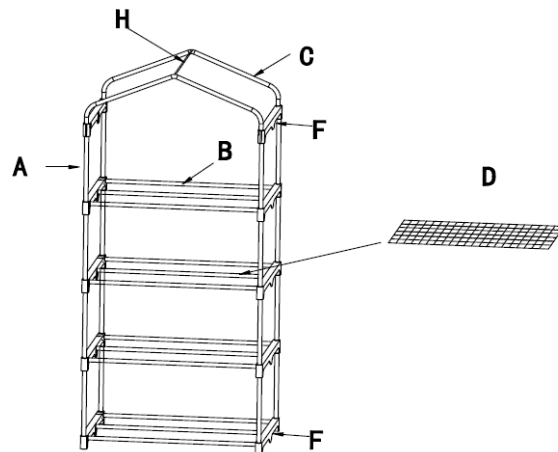

PARTS LIST

Part	Image	Description	Quantity
A		13.11 in. Steel Support	16 pcs
B		26.77 in. Steel Support	12 pcs
C		33.86 in. Steel Support	2 pcs
D		Wire Shelf	4 pcs
E		Cover	1 pc
F		3 – Way Corner Connector	10 pcs
G		Stakes	9 pcs
H		Top Steel Support	1 pc

ASSEMBLY INSTRUCTION

IMPORTANT: Ensure all parts are included prior to beginning assembly.

Use basic tools if necessary to ensure the steel frame is fully assembled.

Step 1: Assemble the top frame using the connectors and tubing shown below.

Step 2: Assemble the floor frame using the connectors and tubing shown below.

Step 3: Insert shelves

EXPLODED VIEW