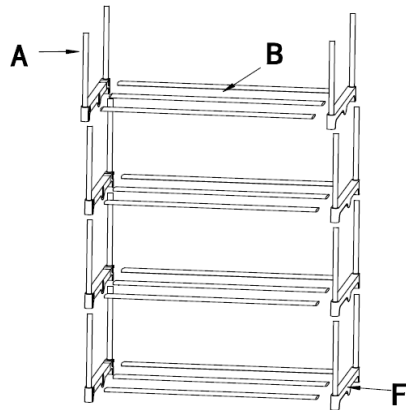

PARTS LIST

Part	Image	Description	Quantity
A		13.11 in. Steel Support	16 pcs
B		26.77 in. Steel Support	12 pcs
C		33.86 in. Steel Support	2 pcs
D		Wire Shelf	4 pcs
E		Cover	1 pc
F		3 – Way Corner Connector	10 pcs
G		Stakes	9 pcs
H		Top Steel Support	1 pc

ASSEMBLY INSTRUCTION

IMPORTANT: Ensure all parts are included prior to beginning assembly.

Use basic tools if necessary to ensure the steel frame is fully assembled.

Step 1: Assemble the top frame using the connectors and tubing shown below.

Step 2: Assemble the floor frame using the connectors and tubing shown below.

Step 3: Insert shelves

EXPLODED VIEW