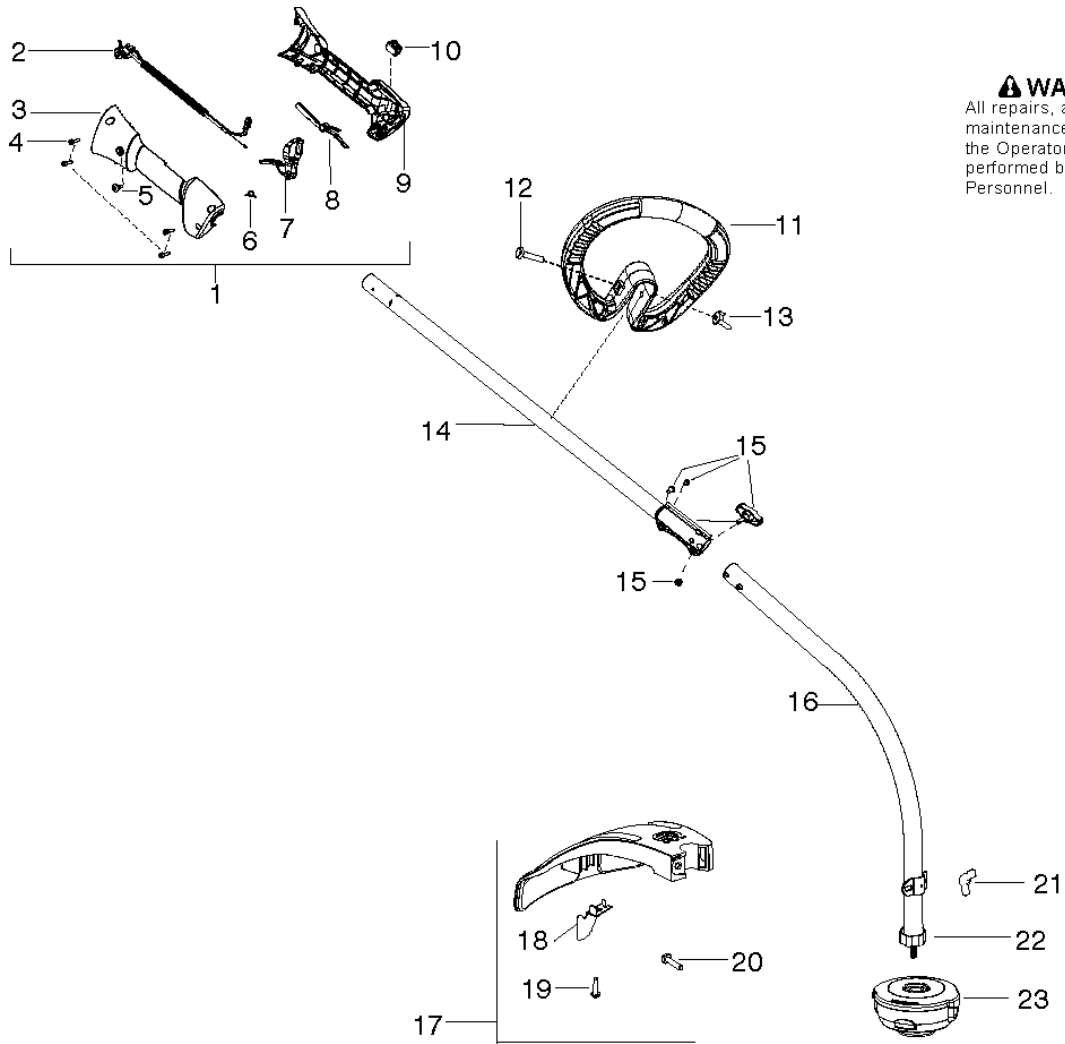

⚠ WARNING

All repairs, adjustments and maintenance not described in the Operator's Manual must be performed by Qualified Service Personnel.

SHAFT & HANDLE

PR28PS, 967089801, 2016-09

Ref	Part No	Description	Remark	QTY KIT
1	584 44 03-06	HOUSING		
2	585 20 56-03	CABLE		
3	545 18 76-01	HANDLE HALF		
4	530 01 64-49	SCREW		
5	530 01 64-49	SCREW		
6	545 19 00-01	SPRING		
7	585 21 70-03	TRIGGER		
8	545 18 78-03	THROTTLE LOCKOUT		
9	545 18 75-01	HANDLE HALF		
10	545 04 93-09	SWITCH MOMENTARY		
11	530 05 85-83	ASSEMBLY		
12	530 01 58-20	SCREW		
13	530 01 61-52	WING NUT		
14	582 63 46-01	SHAFT	UPPER SHAFT	
15	582 53 22-01	SERVICE KIT	KNOB & SCREW	
16	585 34 59-07	KIT	LOWER END	
17	585 34 59-04	KIT	SHIELD	
18	581 55 40-01	LINE	LIMITER	
19	530 01 58-14	SCREW		
20	530 01 58-20	SCREW		
21	530 01 61-52	WING NUT		
22	545 01 74-04	DUST CAP		
23	537 41 92-21	TRIMMER HEAD