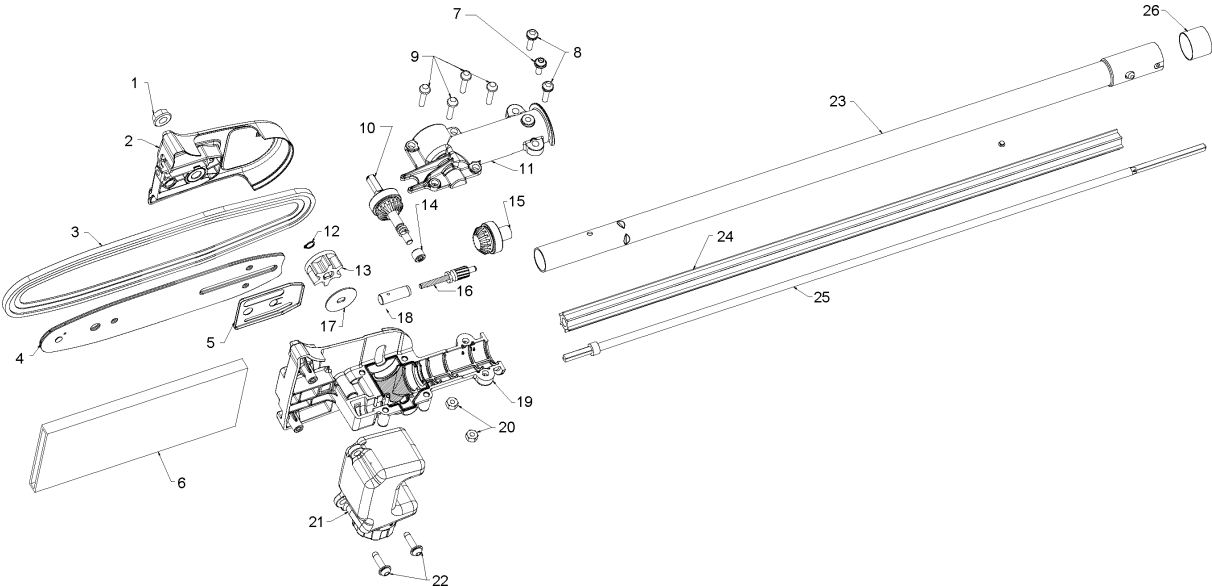

SPARE PARTS LIST

POLE PRUNER/POLE SAWS

PR28PS, 967089801, 2016-09

CUTTING EQUIPMENT

PR28PS, 967089801, 2016-09

Ref	Part No	Description	Remark	QTY	KIT
1	530 01 59-17	NUT	NUT	1	
2	587 64 07-01	CLAMP ASSY	CLAMP ASSY POLE PRUNER BAR BLACK	1	
3	585 88 99-19	KIT	"SAW CHAIN 90P, 3/8" mini 1,1mm Chamf chisel, 34DL"	1	
4	530 04 49-08	BAR	"BAR 3/8" 1,1 Micro Lite"	1	
5	530 05 65-23	PLATE	BAR PLATE	1	
6	545 00 54-05	SCABBARD CARDBOARD	SCABBARD CARDBOARD	1	
7	530 01 58-05	SCREW	SCREW	1	
8	530 01 63-12	SCREW	SCREW	2	
9	530 01 58-86	SCREW	SCREW	4	
10	530 05 65-29	ASSY OUTPUT SHAFT PO	ASSY OUTPUT SHAFT PO	1	
11	587 54 68-01	HOUSING	HOUSING POLE SAW LOWER BLACK	1	
12	530 05 65-63	RETAINER	"RETAINER, SPROCKET"	1	
13	530 05 65-20	SPROCKET,	SPROCKET	1	
14	530 05 65-64	BEARING	BEARING	1	
15	530 05 65-30	ASSY GEAR & BEARING	ASSY GEAR & BEARING	1	
16	530 05 37-64	ASSY--GEAR PLUNGER,	ASSY GEAR PLUNGER	1	
17	530 05 65-21	WASHER	WASHER	1	
18	530 05 73-47	ASSY OIL BLOCK	ASSY OIL BLOCK	1	
19	587 55 23-01	HOUSING	HOUSING POLE SAW UPPER BLACK	1	
20	530 01 57-68	NUT	NUT	2	
21	530 05 65-28	ASSY OIL TANK PRUNER ATTACH	ASSY OIL TANK PRUNER ATTACH	1	
22	530 01 58-43	SCREW	SCREW	2	
23	530 09 59-10	ASSY TUBE LOWER DRIV	ASSY TUBE LOWER DRIV	1	
24	530 09 61-82	LINER CO EXTRUDED	LINER CO EXTRUDED	1	
25	530 09 62-18	SHAFT	FLEX SHAFT LOWER	1	
26	530 05 55-03	TUBE CAP	TUBE CAP	1	
	587 70 51-01	ATTACHMENT	POLE SAW	1	1-22