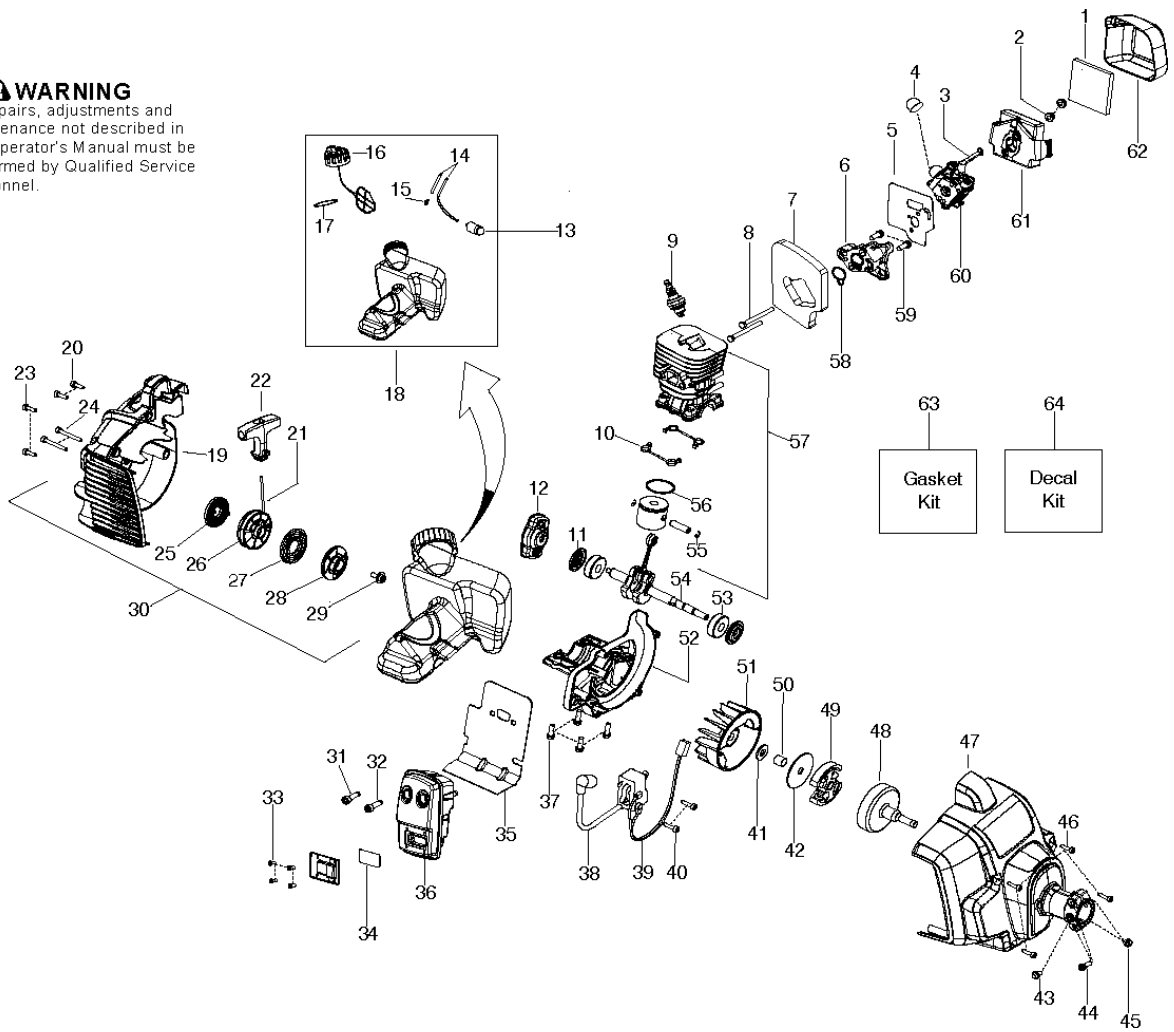

⚠ WARNING
All repairs, adjustments and maintenance not described in the Operator's Manual must be performed by Qualified Service Personnel.

ENGINE

PR28PS, 967089801, 2016-09

Ref	Part No	Description	Remark	QTY KIT
1	581 97 62-01	FILTER		
2	530 01 61-01	NUT		
3	585 16 58-01	CHOKE LEVER		
4	530 05 87-09	BULB		
5	585 34 59-06	KIT	CARBURETOR GASKET	
6	530 03 55-96	ADAPTER		
7	585 34 59-11	KIT	GASKET KIT	
8	530 01 64-00	BOLT		
9	952 03 02-01	SPARK PLUG		
10	545 08 33-01	SEAL CYLINDER		
11	585 34 59-11	KIT	GASKET KIT	
12	525 84 56-01	BRIDGE		
13	577 16 72-01	ASSEMBLY	FUEL FILTER	
14	530 06 95-99	HOSE		
15	581 41 10-01	FUEL HOSE		
16	578 93 10-02	FUEL CAP ASSY		
17	585 34 59-11	KIT	GASKET KIT	
18	585 34 59-01	KIT	FUEL TANK	
19	585 86 74-01	HOUSING		
20	545 00 35-11	SCREW		
21	545 00 80-79	KIT-ROPE		
22	545 20 84-01	STARTER HANDLE		
23	545 00 35-11	SCREW		
24	530 01 64-26	SCREW		
25	545 00 80-87	SPRING		
26	579 06 68-01	KIT	STARTER PULLEY	
27	578 46 51-01	SPRING		
28	579 36 62-01	PULLEY		
29	530 01 64-68	SCREW		
30	585 34 59-09	KIT		
31	530 05 89-82	BOLT		
32	530 05 89-82	BOLT		
33	530 01 52-41	SCREW		
34	545 03 05-01	SCREEN		
35	585 34 59-11	KIT	GASKET KIT	
36	585 34 59-03	KIT		
37	530 01 58-97	SCREW		
38	545 04 67-01	IGNITION MODULE		
39	585 69 60-01	WIRE		
40	530 01 64-56	SCREW		
41	530 01 64-63	WASHER		
42	530 09 41-89	WASHER		
43	530 01 58-05	SCREW		
44	530 01 57-74	SCREW		
45	530 01 57-68	NUT		
46	530 01 64-56	SCREW		
47	583 97 48-03	HOUSING		
48	580 44 66-01	KIT	CLUTCH DRUM	
49	585 57 87-01	CLUTCH		
50	530 05 78-52	RING		
51	530 03 92-42	FLYWHEEL		
52	577 92 95-02	CRANKCASE		
53	545 01 34-01	BEARING		
54	545 19 52-02	ASSY-CRANKSHAFT		
55	530 01 51-62	CIRCLIP		
56	575 22 79-01	RING		
57	585 34 59-10	KIT		
58	585 34 59-11	KIT	GASKET KIT	
59	530 01 58-97	SCREW		
60	585 34 59-13	KIT		
61	581 86 64-01	HOUSING		
62	585 16 57-01	COVER		
63	585 34 59-11	KIT	GASKET KIT	
64	582 63 43-02	DECAL	DECAL KIT