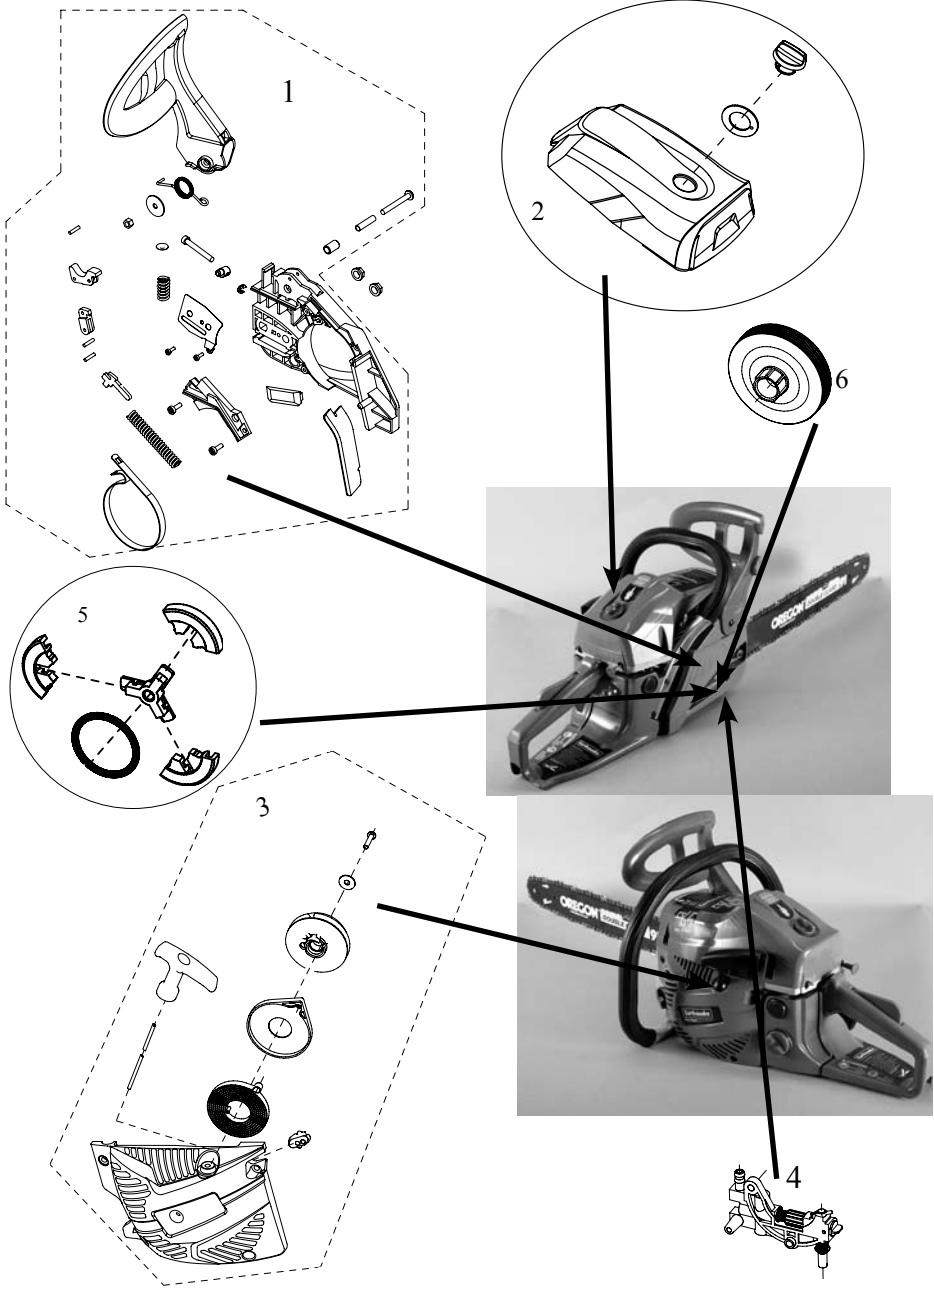

# Parts Explosions

# Parts Explosions

KEY	PART #	DESCRIPTION	QTY.
1	845100	RIGHT COVER ASSEMBLY	1
2	845101	AIR FILTER COVER KIT	1
3	845104	STARTER ASSEMBLY	1
4	845105	OIL PUMP	1
5	845106	CLUTCH ASSEMBLY KIT	1
6	845109	CLUTCH SHELL	1
7	845110	FUEL CAP KIT	1
8	845115	FUEL TUBE	1
9	845116	GAS FILTER COMPONENTS	1
10	845118	PRIMER BULB	1
11	845119	OIL CAP KIT	1
12	845117	AIR FILTER	1
13	845103	SCAVENGE TUBE	1
14	845102	PUMP TUBE	1
15	845107	CARBURETOR	1
16	838119	BUCKING SPIKE, CHAINSAW	1
17	838120	BUCKING SPIKE, CHAINSAW MOUNT SCREW	2
18	845108	COIL ASSY. (NOT SHOWN)	1
19	845111	TRIGGER ASSEMBLY KIT	1