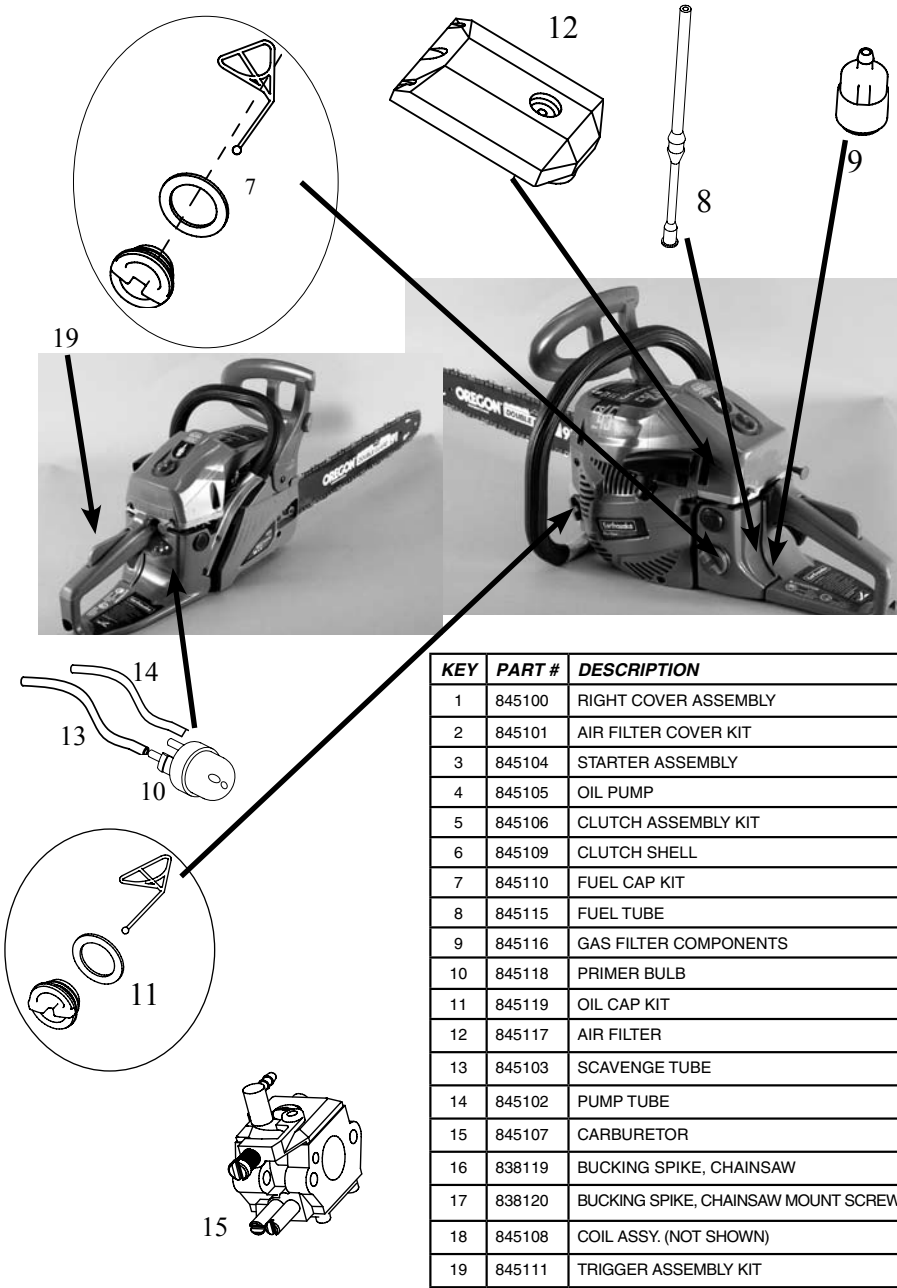

# Parts Explosions

# Parts Explosions

KEY	PART #	DESCRIPTION	QTY.
1	845100	RIGHT COVER ASSEMBLY	1
2	845101	AIR FILTER COVER KIT	1
3	845104	STARTER ASSEMBLY	1
4	845105	OIL PUMP	1
5	845106	CLUTCH ASSEMBLY KIT	1
6	845109	CLUTCH SHELL	1
7	845110	FUEL CAP KIT	1
8	845115	FUEL TUBE	1
9	845116	GAS FILTER COMPONENTS	1
10	845118	PRIMER BULB	1
11	845119	OIL CAP KIT	1
12	845117	AIR FILTER	1
13	845103	SCAVENGE TUBE	1
14	845102	PUMP TUBE	1
15	845107	CARBURETOR	1
16	838119	BUCKING SPIKE, CHAINSAW	1
17	838120	BUCKING SPIKE, CHAINSAW MOUNT SCREW	2
18	845108	COIL ASSY. (NOT SHOWN)	1
19	845111	TRIGGER ASSEMBLY KIT	1