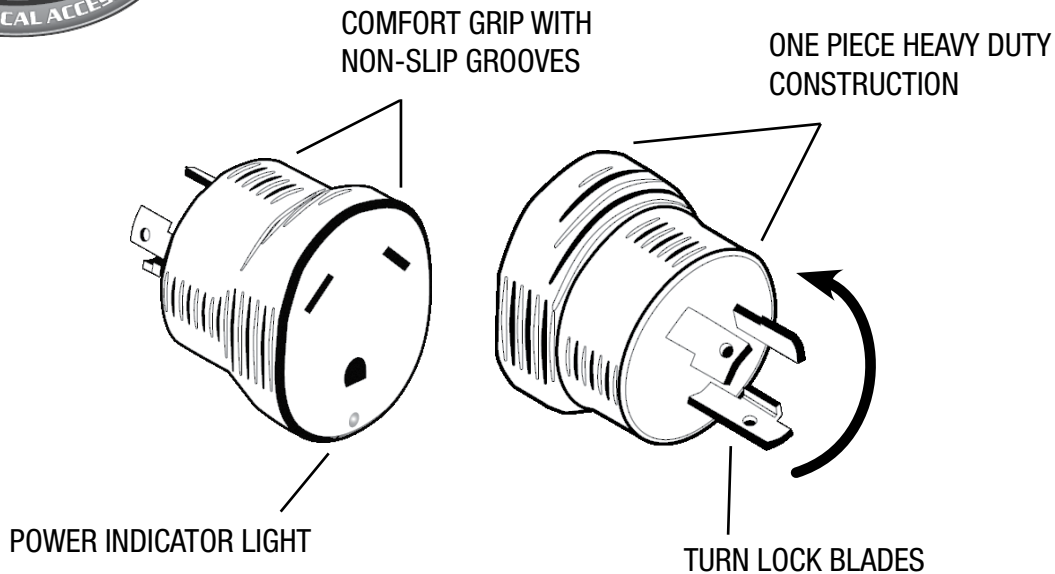

**30 AMP** locking male to **30 AMP** female  
125 volts / 3750 watts

- Turn lock
- For generator hook-up

Misuse can result in **FIRE** or **DEATH** by **ELECTRICAL SHOCK**  
**PLEASE READ** carefully and follow all directions **DURING USE**.

- Keep away from water
- Inspect thoroughly before each use
- DO NOT USE IF DAMAGED
- Rated for 125 volts / 3750 watts
- DO NOT use excessive force to make connections
- DO NOT use when wet
- DO NOT plug more than specified numbered watts into this adapter
- DO NOT remove, bend or modify any metal prongs or pins on adapter