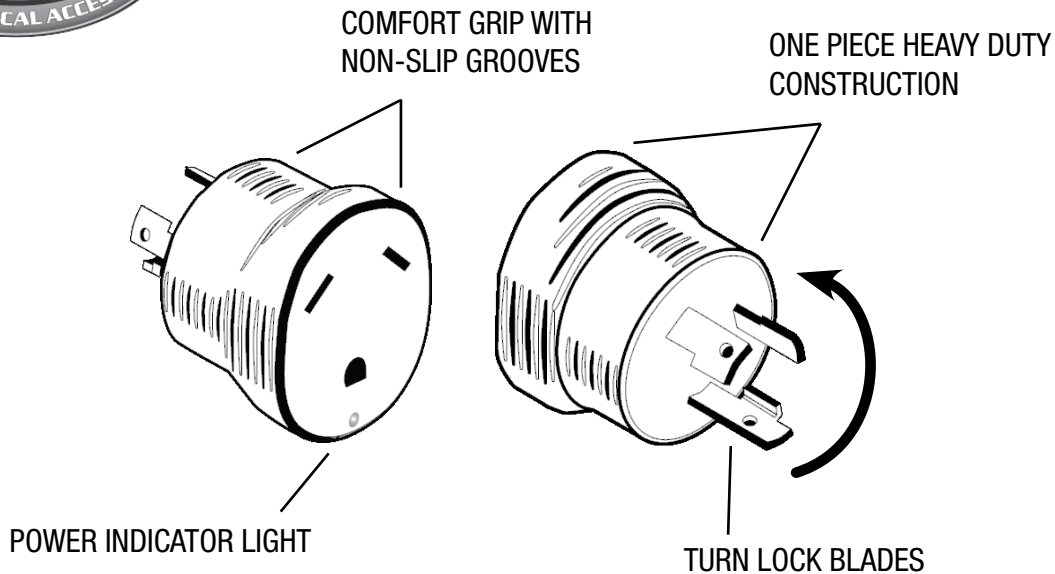

30 AMP locking male to **30 AMP** female
125 volts / 3750 watts

- Turn lock
- For generator hook-up

Misuse can result in **FIRE** or **DEATH** by **ELECTRICAL SHOCK**
PLEASE READ carefully and follow all directions **DURING USE**.

- Keep away from water
- Inspect thoroughly before each use
- DO NOT USE IF DAMAGED
- Rated for 125 volts / 3750 watts
- DO NOT use excessive force to make connections
- DO NOT use when wet
- DO NOT plug more than specified numbered watts into this adapter
- DO NOT remove, bend or modify any metal prongs or pins on adapter