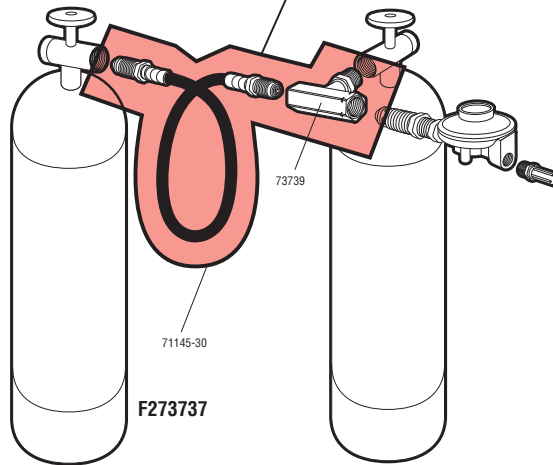

**Stock #:**  
**Mr. Heater #**

**Description/Usage:**

**Application(s):**

**F273737**

**2 Tank Hook Up Kit**

(30" Hose Assembly with Excess Flow Soft Nose P.O.L.'s on both ends x Full Flow Tee) Most commonly used to hook multiple bulk tanks to most applications.

**Replacement Parts:**

1. 71145-30: Call for details
2. 73739: Call for details

THE ORIGINAL  
**Mr. Heater**<sup>®</sup>

**Propane Accessories Kits**