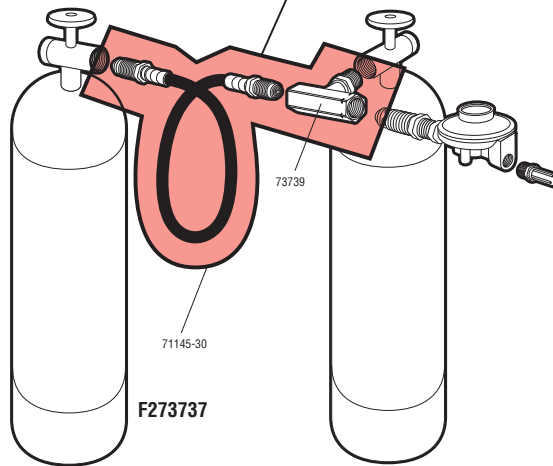

Stock #:
Mr. Heater #

Description/Usage:

Application(s):

F273737

2 Tank Hook Up Kit

(30" Hose Assembly with Excess Flow Soft Nose P.O.L.'s on both ends x Full Flow Tee) Most commonly used to hook multiple bulk tanks to most applications.

Replacement Parts:

1. 71145-30: Call for details
2. 73739: Call for details

THE ORIGINAL
Mr. Heater[®]

Propane Accessories Kits