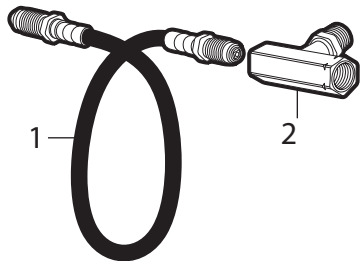

**Stock #:**  
**Mr. Heater #**

**Description/Usage:**

**Application(s):**

**F273737**

**2 Tank Hook Up Kit**

(30" Hose Assembly with Excess Flow Soft Nose P.O.L.'s on both ends x Full Flow Tee) Most commonly used to hook multiple bulk tanks to most applications.

**Replacement Parts:**

1. 71145-30: Call for details
2. 73739: Call for details

THE ORIGINAL  
**Mr. Heater**<sup>®</sup>

**Propane Accessories Kits**