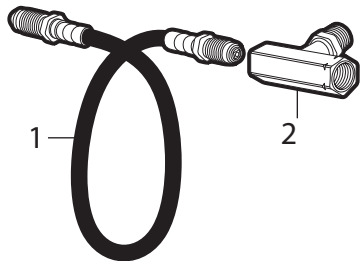

Stock #:
Mr. Heater #

Description/Usage:

Application(s):

F273737

2 Tank Hook Up Kit

(30" Hose Assembly with Excess Flow Soft Nose P.O.L.'s on both ends x Full Flow Tee) Most commonly used to hook multiple bulk tanks to most applications.

Replacement Parts:

1. 71145-30: Call for details
2. 73739: Call for details

THE ORIGINAL
Mr. Heater[®]

Propane Accessories Kits