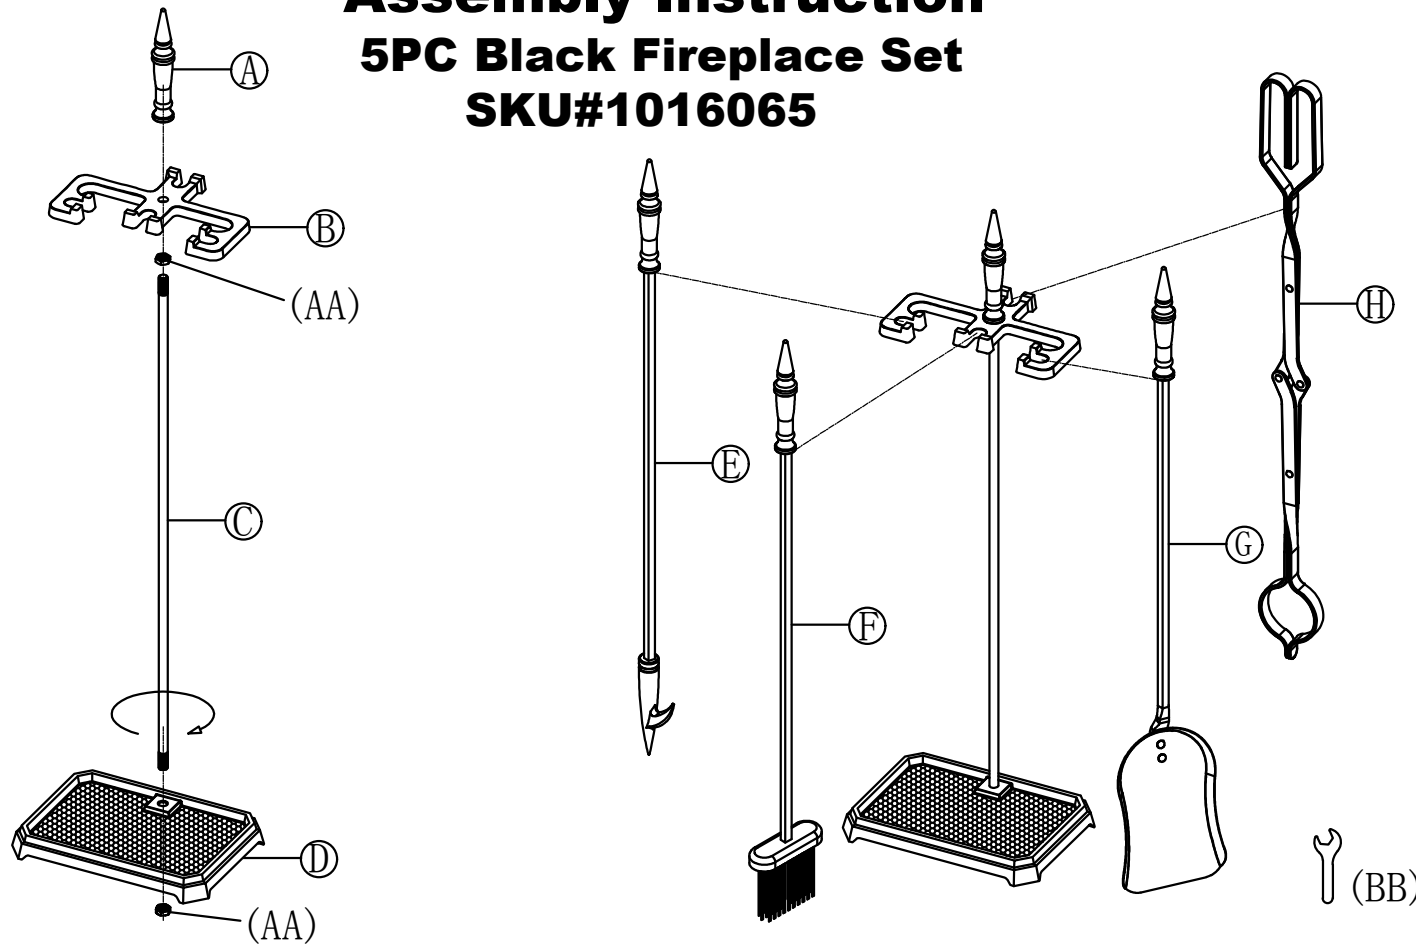

Assembly Instruction

5PC Black Fireplace Set

SKU#1016065

A	B	C	D	E	F	G	H	AA	BB
1PC	1PC	1PC	1PC	1PC	1PC	1PC	1PC	2PCS	1PC

Warning:
The handle of the tools may become hot during and after use.