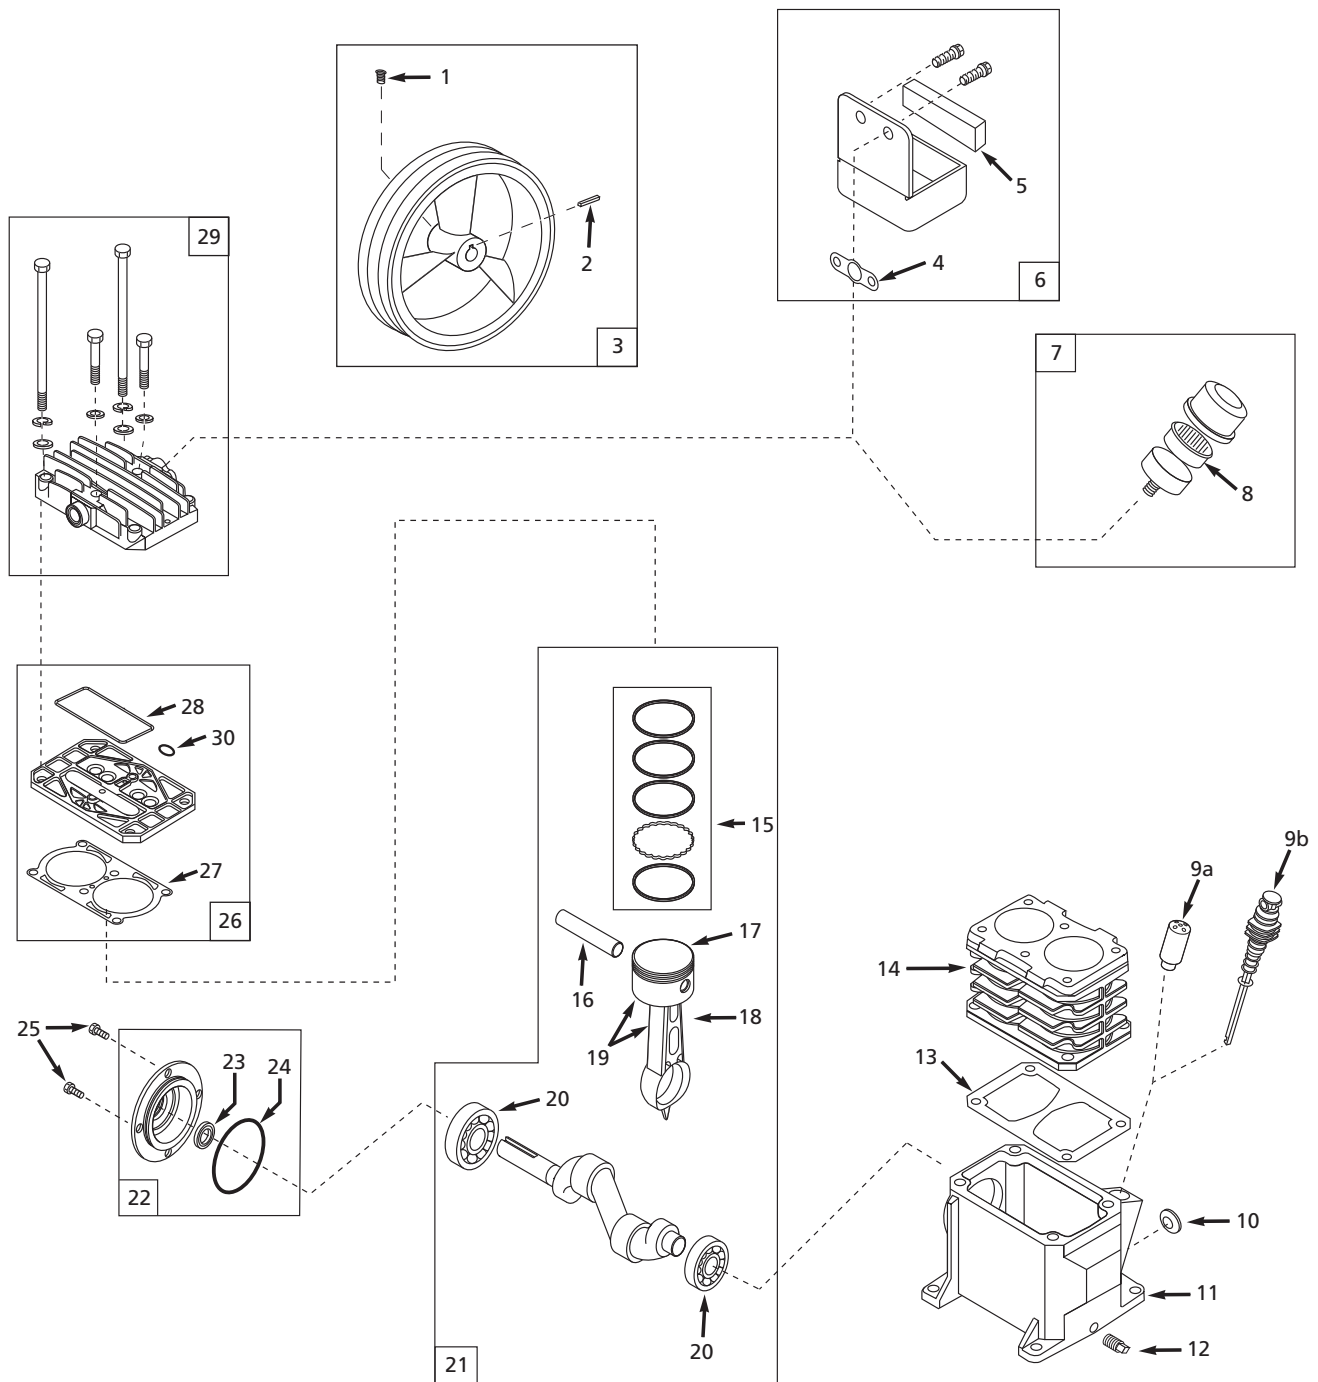

Air Compressor Pumps

Pompes pour Compresseurs d'Air

Compresores de Aire

Replacement Parts List
Liste de Pièces de Rechange
Lista de Repuestos

VT470000AJ, VT470000AV,
VT480000AJ, VT480000AV

For replacement parts or technical assistance, call 1-800-543-6400

Please provide the following information:

- Model number
- Serial number (if any)
- Part description and number as shown in parts list

Address any correspondence to:

Attn: Customer Service
100 Production Drive
Harrison, OH 45030 USA

Replacement Parts List

Ref. No.	Description	VT470000AJ VT480000AJ	VT470000AV VT480000AV	Qty.
1	3/8-16 x 3/4 inch Setscrew	—	—	1
2	3/16 inch key	—	—	1
3	Flywheel	PU015901SJ	PU015901SJ	1
4	Filter gasket (Classic)	XA010600AV ●	—	1
5	Filter element (Classic)	VT042500AV	—	1
6	Air filter assembly (Classic)	MP333200SJ	—	1
7	Air filter assembly (Standard)	WL026100AV	WL026100AV	1
	Air filter assembly (Deluxe)	VH901700AV	VH901700AV	1
8	Air filter element (Deluxe)	VH901800AV	VH901800AV	1
9a	Breather	—	VH901100AV	1
9b	Dipstick breather	VT041700AJ	—	1
10	Sight glass	ST191700AV	ST191700AV	1
11	Crankcase	VT040300AG	VT040300AV	1
12	1/8 inch NPT oil drain plug	ST022300AV	ST022300AV	1
13	Crankcase gasket	●	●	1
14	Cylinder (VT470000AJ, VT470000AV)	VT040900SJ	VT040915AV	1
	Cylinder (VT480000AJ, VT480000AV)	VT040750SJ	VT040715AV	1
15	Piston ring set	VT210400AJ	VT911200AV	1
16	Piston pin	VS001400AV	VS001400AV	2
17	Piston	VT005501SJ	VT050915AV	2
18	Connecting rod	VT040100AV	VT040100AV	2
19	Connecting rod and piston assembly	VT042900SJ	VT020500AV	2
20	Ball bearing	ST084202AV	ST084202AV	2
21	Crankshaft, bearings, rods, piston assembly	VT040699SJ	VT040650AV	1
22	Bearing cap assembly	VT040200AJ	VT040200AJ	1
23	Oil seal	ST129700AV ●	ST129700AV ●	1
24	O-ring	●	●	1
25	M6-1.00 x 10 cap screw	—	—	4
26	Valve plate assembly	VT470800AJ	VT491100AV	1
27	Cylinder gasket	●	●	1
28	Valve plate gasket	●	●	1
29	Cylinder head & fasteners	TQ900800AJ	TQ900800AJ	1
30	O-ring	—	VT036700AV	1
REPLACEMENT PARTS KITS				
●	Gasket kit	VT470900AJ	VT470900AJ	1
†	Standard hardware item