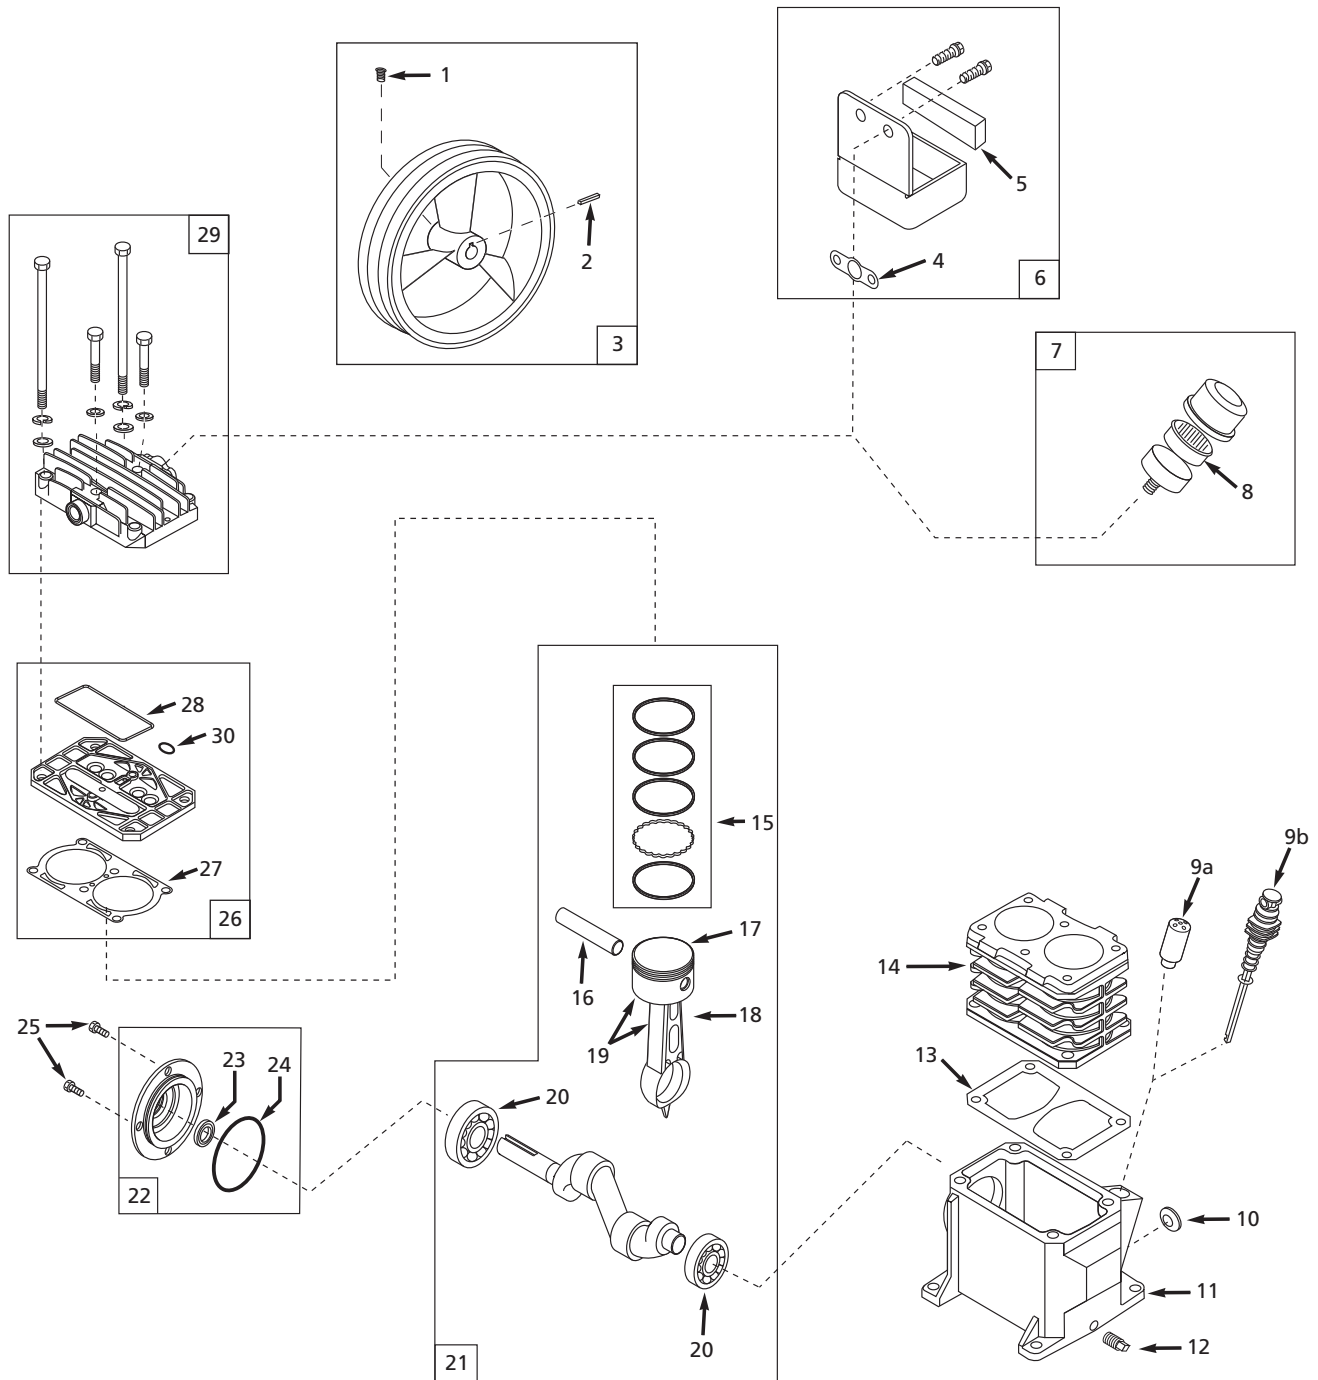

Air Compressor Pumps

Pompes pour Compresseurs d'Air

Compresores de Aire

Replacement Parts List
Liste de Pièces de Rechange
Lista de Repuestos

VT470000AJ, VT470000AV,
VT480000AJ, VT480000AV

For replacement parts or technical assistance, call 1-800-543-6400

Please provide the following information:

- Model number
- Serial number (if any)
- Part description and number as shown in parts list

Address any correspondence to:

Attn: Customer Service
100 Production Drive
Harrison, OH 45030 USA

Replacement Parts List

Ref. No.	Description	VT470000AJ VT480000AJ	VT470000AV VT480000AV	Qty.
1	3/8-16 x 3/4 inch Setscrew	—	—	1
2	3/16 inch key	—	—	1
3	Flywheel	PU015901SJ	PU015901SJ	1
4	Filter gasket (Classic)	XA010600AV ●	—	1
5	Filter element (Classic)	VT042500AV	—	1
6	Air filter assembly (Classic)	MP333200SJ	—	1
7	Air filter assembly (Standard)	WL026100AV	WL026100AV	1
	Air filter assembly (Deluxe)	VH901700AV	VH901700AV	1
8	Air filter element (Deluxe)	VH901800AV	VH901800AV	1
9a	Breather	—	VH901100AV	1
9b	Dipstick breather	VT041700AJ	—	1
10	Sight glass	ST191700AV	ST191700AV	1
11	Crankcase	VT040300AG	VT040300AV	1
12	1/8 inch NPT oil drain plug	ST022300AV	ST022300AV	1
13	Crankcase gasket	●	●	1
14	Cylinder (VT470000AJ, VT470000AV)	VT040900SJ	VT040915AV	1
	Cylinder (VT480000AJ, VT480000AV)	VT040750SJ	VT040715AV	1
15	Piston ring set	VT210400AJ	VT911200AV	1
16	Piston pin	VS001400AV	VS001400AV	2
17	Piston	VT005501SJ	VT050915AV	2
18	Connecting rod	VT040100AV	VT040100AV	2
19	Connecting rod and piston assembly	VT042900SJ	VT020500AV	2
20	Ball bearing	ST084202AV	ST084202AV	2
21	Crankshaft, bearings, rods, piston assembly	VT040699SJ	VT040650AV	1
22	Bearing cap assembly	VT040200AJ	VT040200AJ	1
23	Oil seal	ST129700AV ●	ST129700AV ●	1
24	O-ring	●	●	1
25	M6-1.00 x 10 cap screw	—	—	4
26	Valve plate assembly	VT470800AJ	VT491100AV	1
27	Cylinder gasket	●	●	1
28	Valve plate gasket	●	●	1
29	Cylinder head & fasteners	TQ900800AJ	TQ900800AJ	1
30	O-ring	—	VT036700AV	1
REPLACEMENT PARTS KITS				
●	Gasket kit	VT470900AJ	VT470900AJ	1
†	Standard hardware item